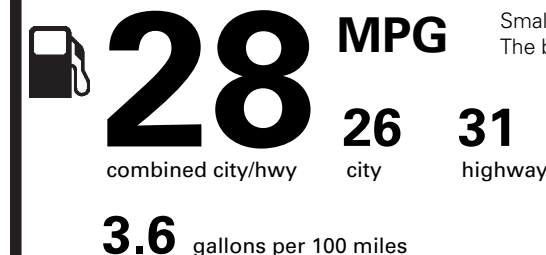

PRICE INFORMATION

BASE PRICE	\$28,595.00
TOTAL OPTIONS/OTHER	
TOTAL VEHICLE & OPTIONS/OTHER	28,595.00
DESTINATION & DELIVERY	1,195.00

EPA DOT Fuel Economy and Environment

Gasoline Vehicle

Fuel Economy

Small SUVs range from 18 to 120 MPG. The best vehicle rates 136 MPGe.