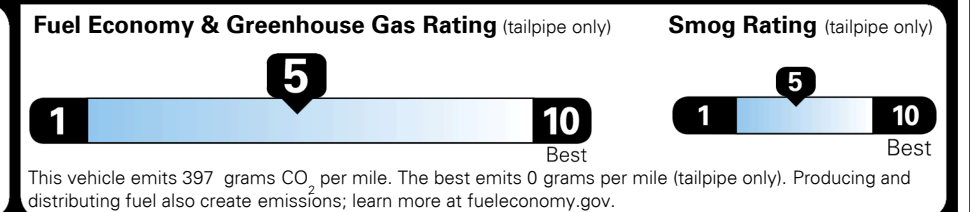

MANUFACTURER'S SUGGESTED RETAIL PRICE ▶

ADDITIONAL INSTALLED EQUIPMENT:
(In addition to or in place of standard features)
EX Premium Package $1,700.00
- Panoramic Sunroof w/ Power Sunshade
- Heated Steering Wheel
- Auto-Dimming Rearview Mirror w/ HomeLink™
- LED Interior Lighting
Carpeted Floor Mats $135.00

MSRP INCLUDING OPTIONS $ 29,735.00

INLAND FREIGHT AND HANDLING $ 990.00

TOTAL MANUFACTURER'S SUGGESTED RETAIL PRICE ▶ $ 30,725.00

EPA DOT Fuel Economy and Environment

Gasoline Vehicle

Fuel Economy

23 MPG
combined city/hwy

21 MPG
city

25 MPG
highway

4.3 gallons per 100 miles

SMALL SUVs range from 18 to 37 MPG. The best vehicle rates 136 MPGe.

You spend $1,000 more in fuel costs over 5 years
compared to the average new vehicle.

Annual fuel cost $1,550

Actual results will vary for many reasons, including driving conditions and how you drive and maintain your vehicle. The average new vehicle gets 27 MPG and costs $6,750 to fuel over 5 years. Cost estimates are based on 15,000 miles per year at $ 2.40 per gallon. MPGe is miles per gasoline gallon equivalent. Vehicle emissions are a significant cause of climate change and smog.

fueleconomy.gov
Calculate personalized estimates and compare vehicles

Smartphone QR Code

GOVERNMENT 5-STAR SAFETY RATINGS

Overall Vehicle Score ★ ★ ★ ★ ★
Based on the combined rating of frontal, side and rollover. Should ONLY be compared to other vehicles of similar size and weight.

Frontal Crash Driver ★ ★ ★ ★
Passenger ★ ★ ★ ★ ★
Based on the risk of injury in a frontal impact. Should ONLY be compared to other vehicles of similar size and weight.

Side Crash Front seat ★ ★ ★ ★ ★
Rear seat ★ ★ ★ ★ ★
Star ratings based on the risk of injury in a side impact.

Rollover ★ ★ ★ ★ ★
Star ratings based on the risk of rollover in a single-vehicle crash.

PARTS CONTENT INFORMATION

FOR VEHICLES IN THIS CAR LINE U.S./CANADIAN PARTS CONTENT: 0 %

MAJOR SOURCES OF FOREIGN PARTS: KOREA: 93%

NOTE: PARTS CONTENT DOES NOT INCLUDE FINAL ASSEMBLY, DISTRIBUTION, OR OTHER NON-PARTS COSTS.

FOR THIS VEHICLE FINAL ASSEMBLY POINT: GWANGJU, KOREA

COUNTRY OF ORIGIN ENGINE: KOREA

TRANSMISSION: KOREA

When you purchase this vehicle, Kia America, Inc. collects personal information you provide to the dealership. For information on our collection and use of personal information and your rights, please see our Privacy policy on www.kia.com.

TOTAL ADDITIONAL WEIGHT: 6.4

Star ratings range from 1 to 5 stars (★★★★★) with 5 being the highest.
Source: National Highway Traffic Safety Administration (NHTSA).
www.safercar.gov or 1-888-327-4236

Manufacturer's suggested retail price includes Manufacturer's recommended pre-delivery service. License and title fees, state and local taxes and other dealer installed options and accessories are not included in the manufacturer's suggested retail price.